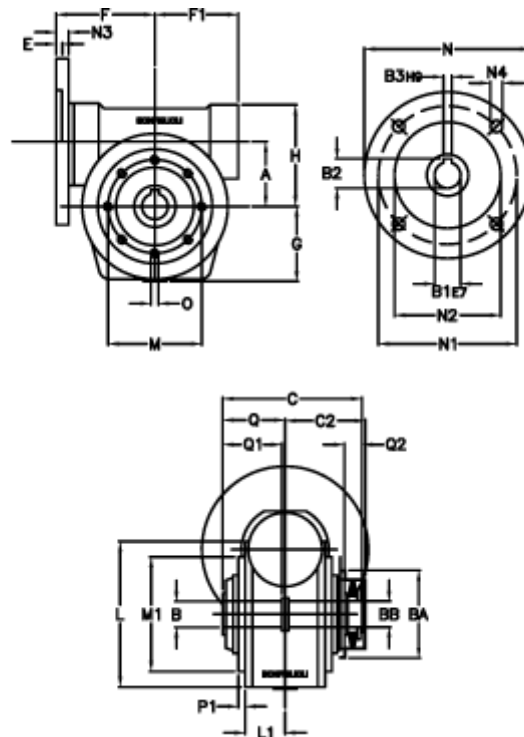

Article number: 390204902472336

Description: Worm Gear with Torque Limiter
VF 49-L2-P-24 P63B14

Measures

a = 49.50	C2 = 63,5	L1 = 36.8	O = M6x8
B = 25	Description = VF 49P-xx-63B14	m = 94	P1 = 2.5
B1 E7 = 11	E = 3.0	M1 = 68	Q = 51.0
B2 = 12.8	F = 70	N = 90	Q1 = 41
B3 H9 = 4	F1 = 63	N1 = 75	Q2 = 15
BA = 63	g = 56	N2 = 60	
BB H7 = 14	H = 80.0	N3 = 7.0	
C = 105	L = 107.5	N4 = 6	